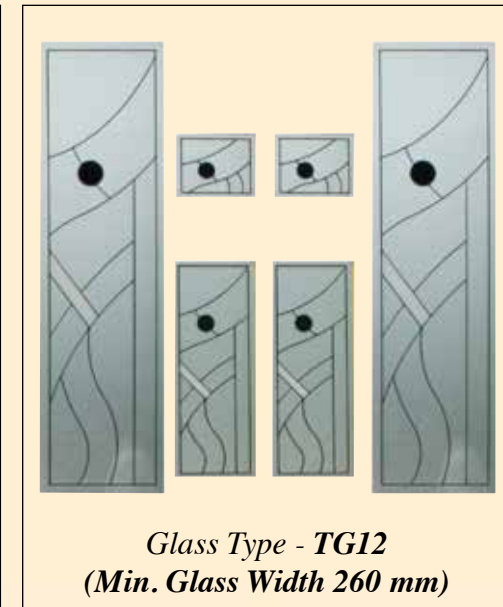

Glass Type - TG10 Satinized
(Min. Glass Width 230 mm)

Glass Type - TG11 Satinized
(Min. Glass Width 260 mm)

Glass Type - TG12
(Min. Glass Width 260 mm)