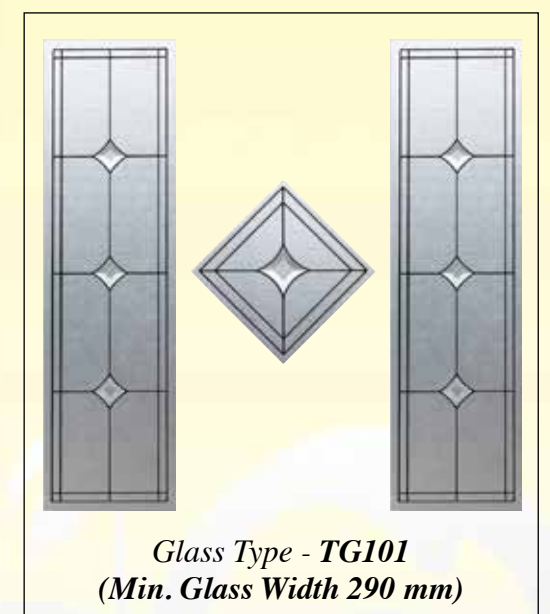

Glass Type - TG103
(Min. Glass Width 290 mm)

Glass Type - TG101
(Min. Glass Width 290 mm)