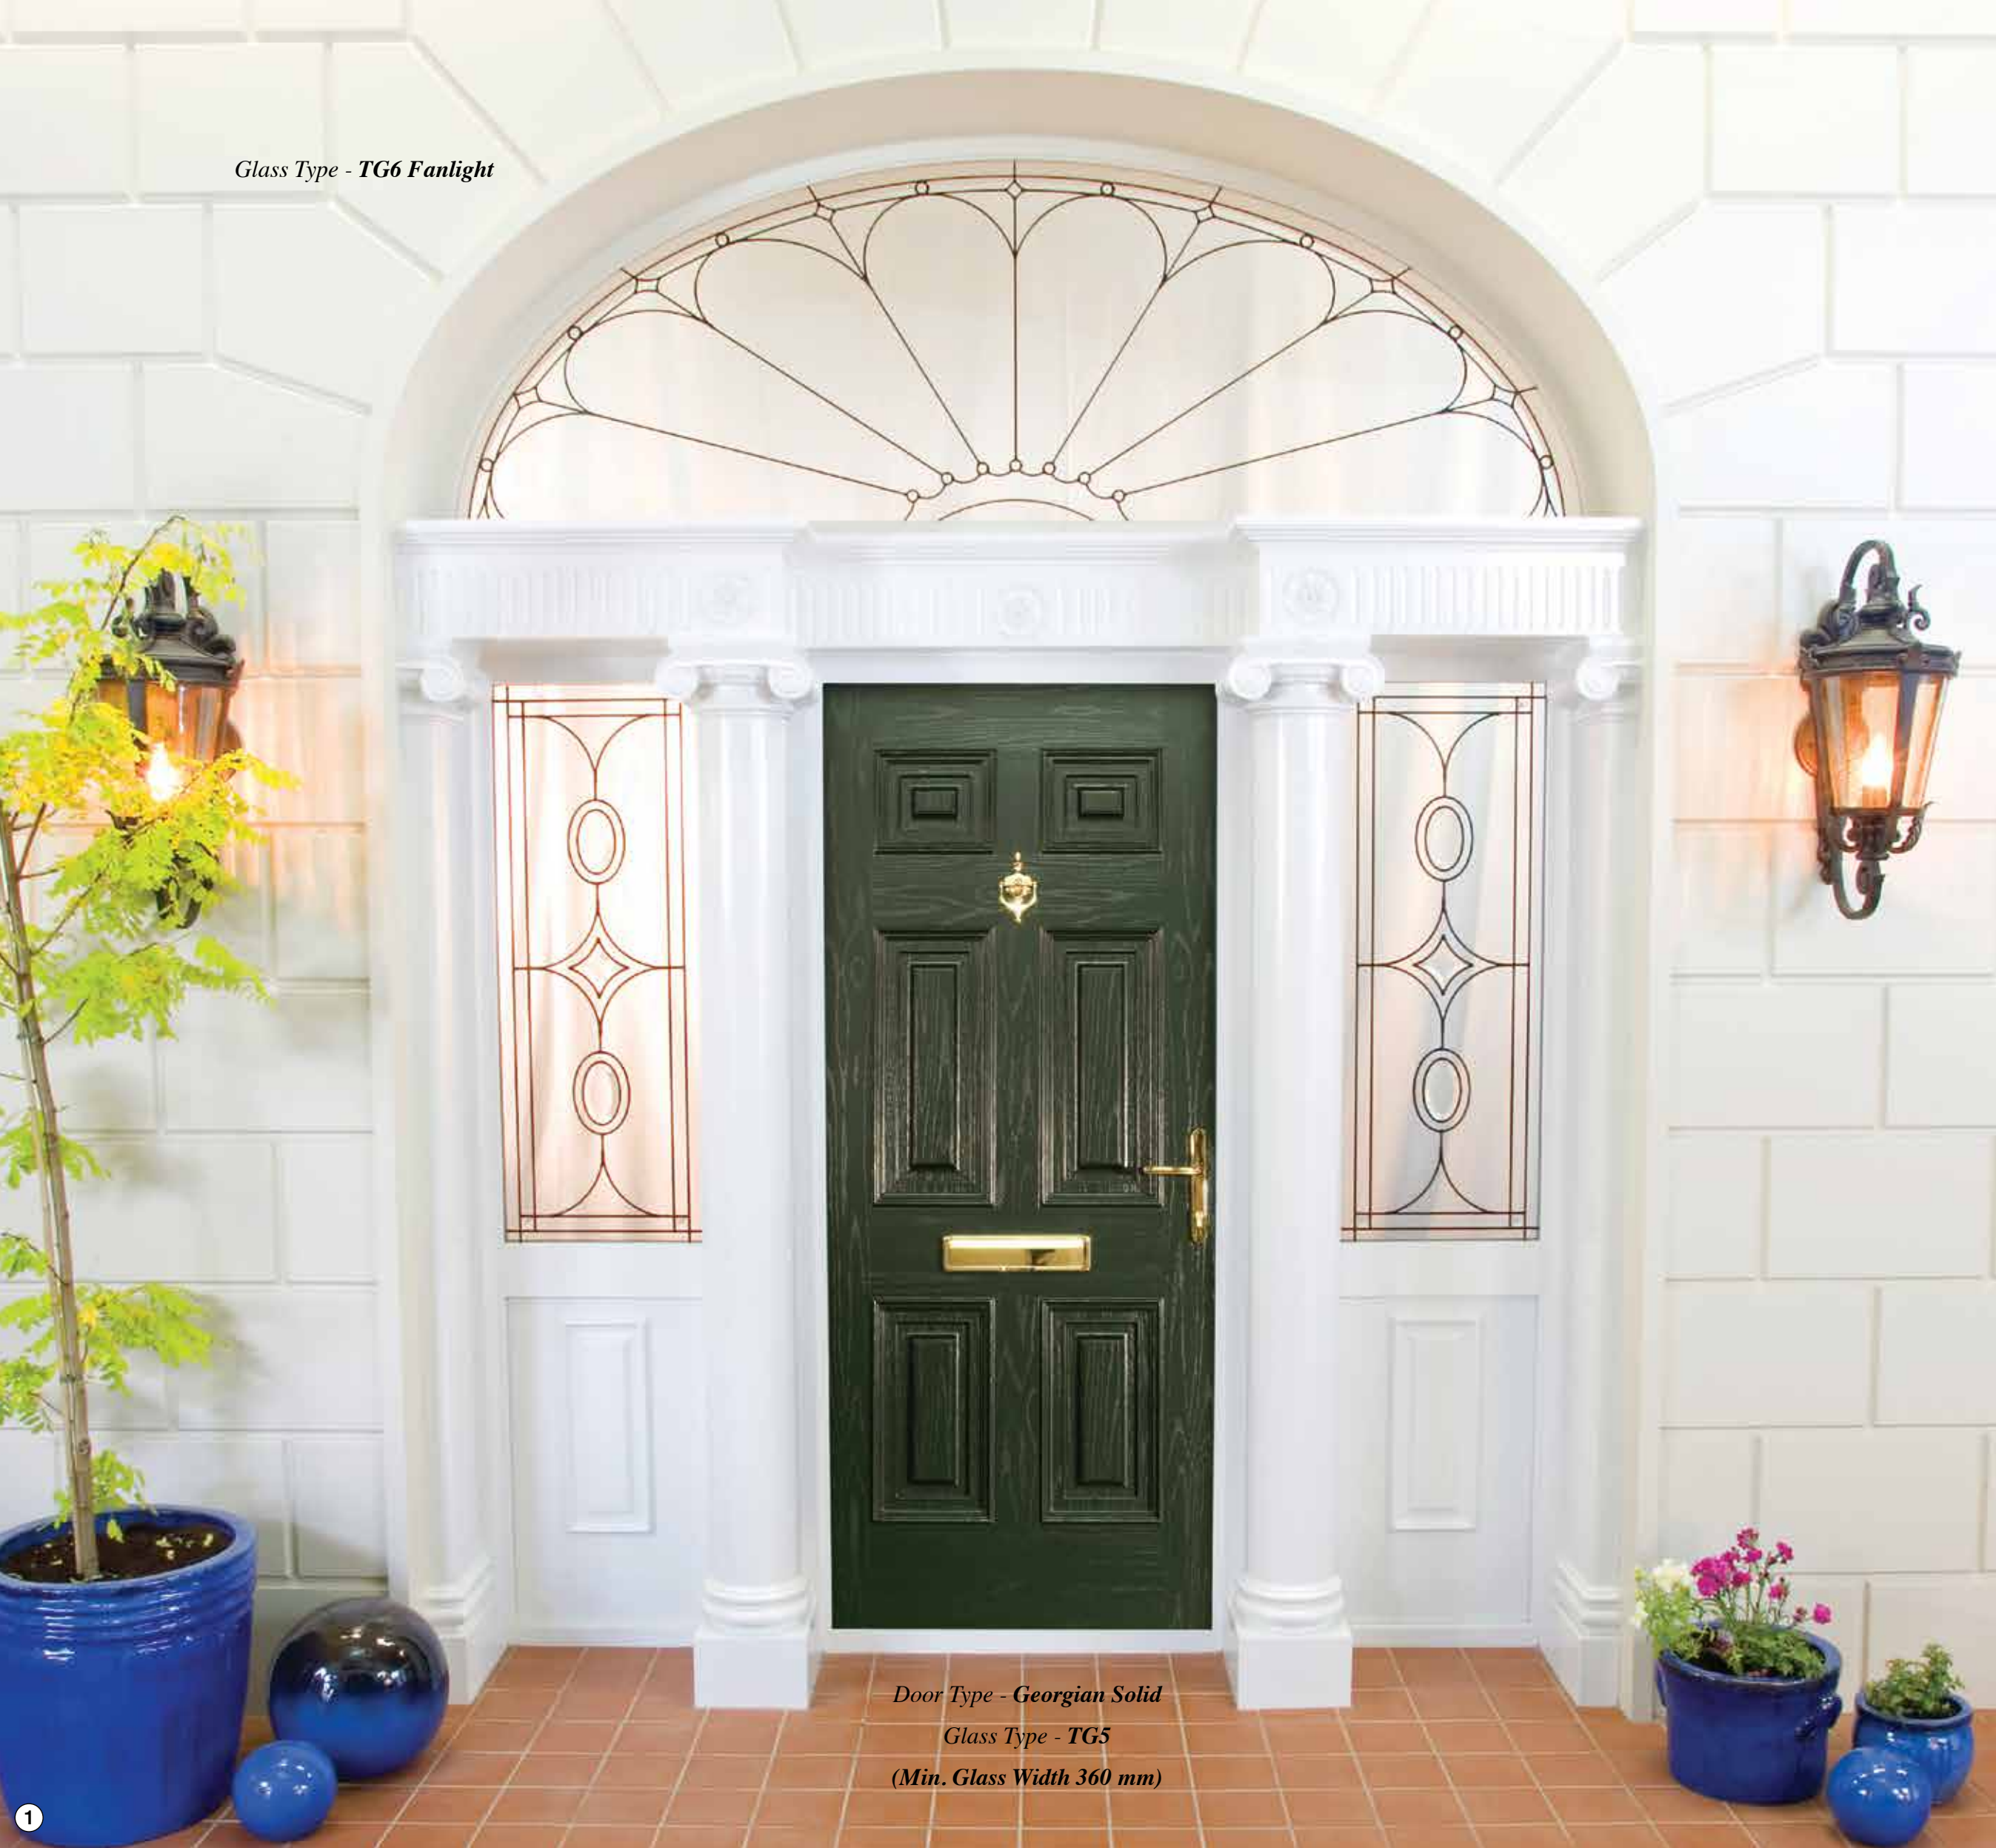

Glass Type - TG6 Fanlight

*Door Type - Georgian Solid
Glass Type - TG5
(Min. Glass Width 360 mm)*