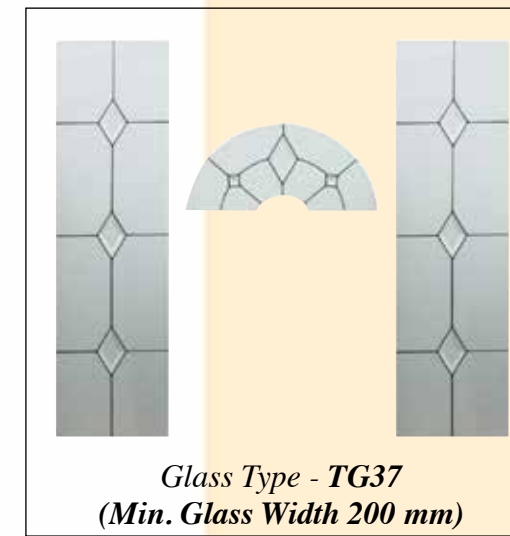

Door Type - Sunbeam 1

Glass Type - TG35

(Min. Glass Width 220 mm)

Door Type - Sunbeam 2

Glass Type - TG36 Satinized

(Min. Glass Width 230 mm)

Door Type - Sunbeam 1

Glass Type - GEORGIAN BAR