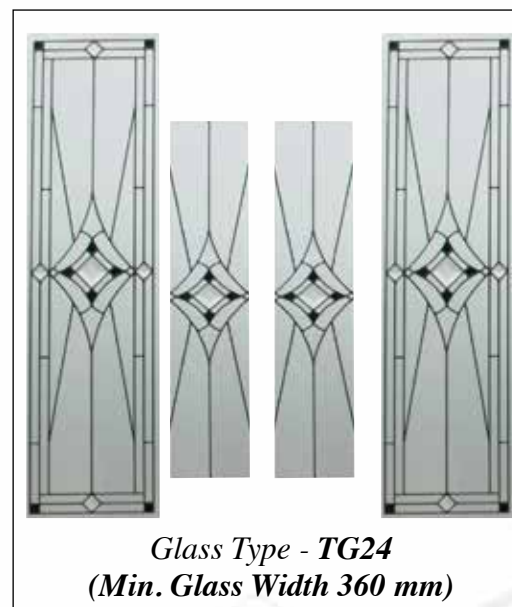

Door Type - Palermo  
 Glass Type - TG104  
 (Min. Glass Width 260 mm)

Door Type - Palermo  
 Glass Type - TG23  
 (Min. Glass Width 250 mm)

Glass Type - TG24  
 (Min. Glass Width 360 mm)

Glass Type - TG21 Satinized  
 (Min. Glass Width 360 mm)