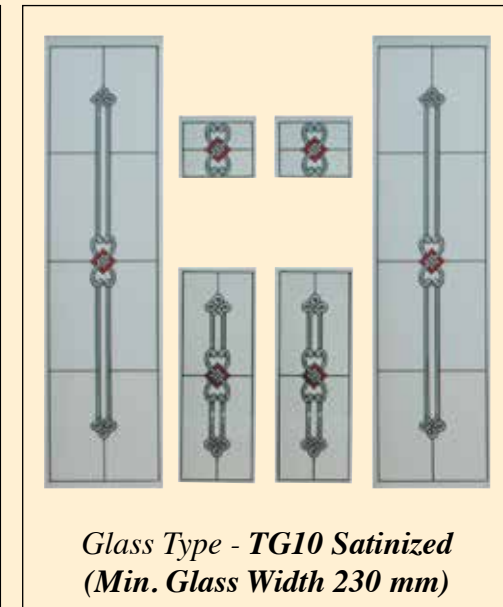

A fine example of our satinized glass for doors and sidelights. This product is produced in-house and is quite unique in its crystal-like appearance as is evident in the picture on the left.