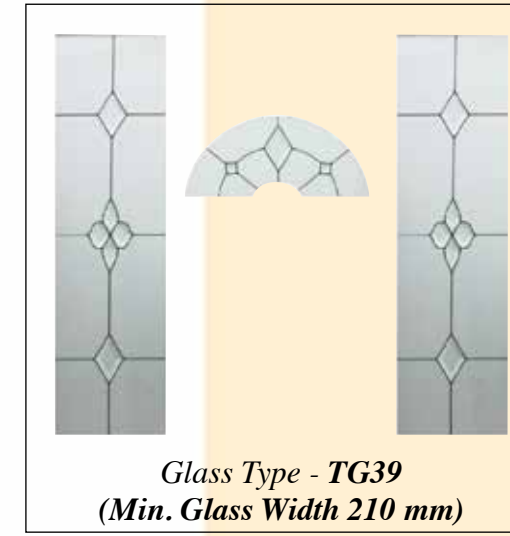

Glass Type - TG37
(Min. Glass Width 200 mm)