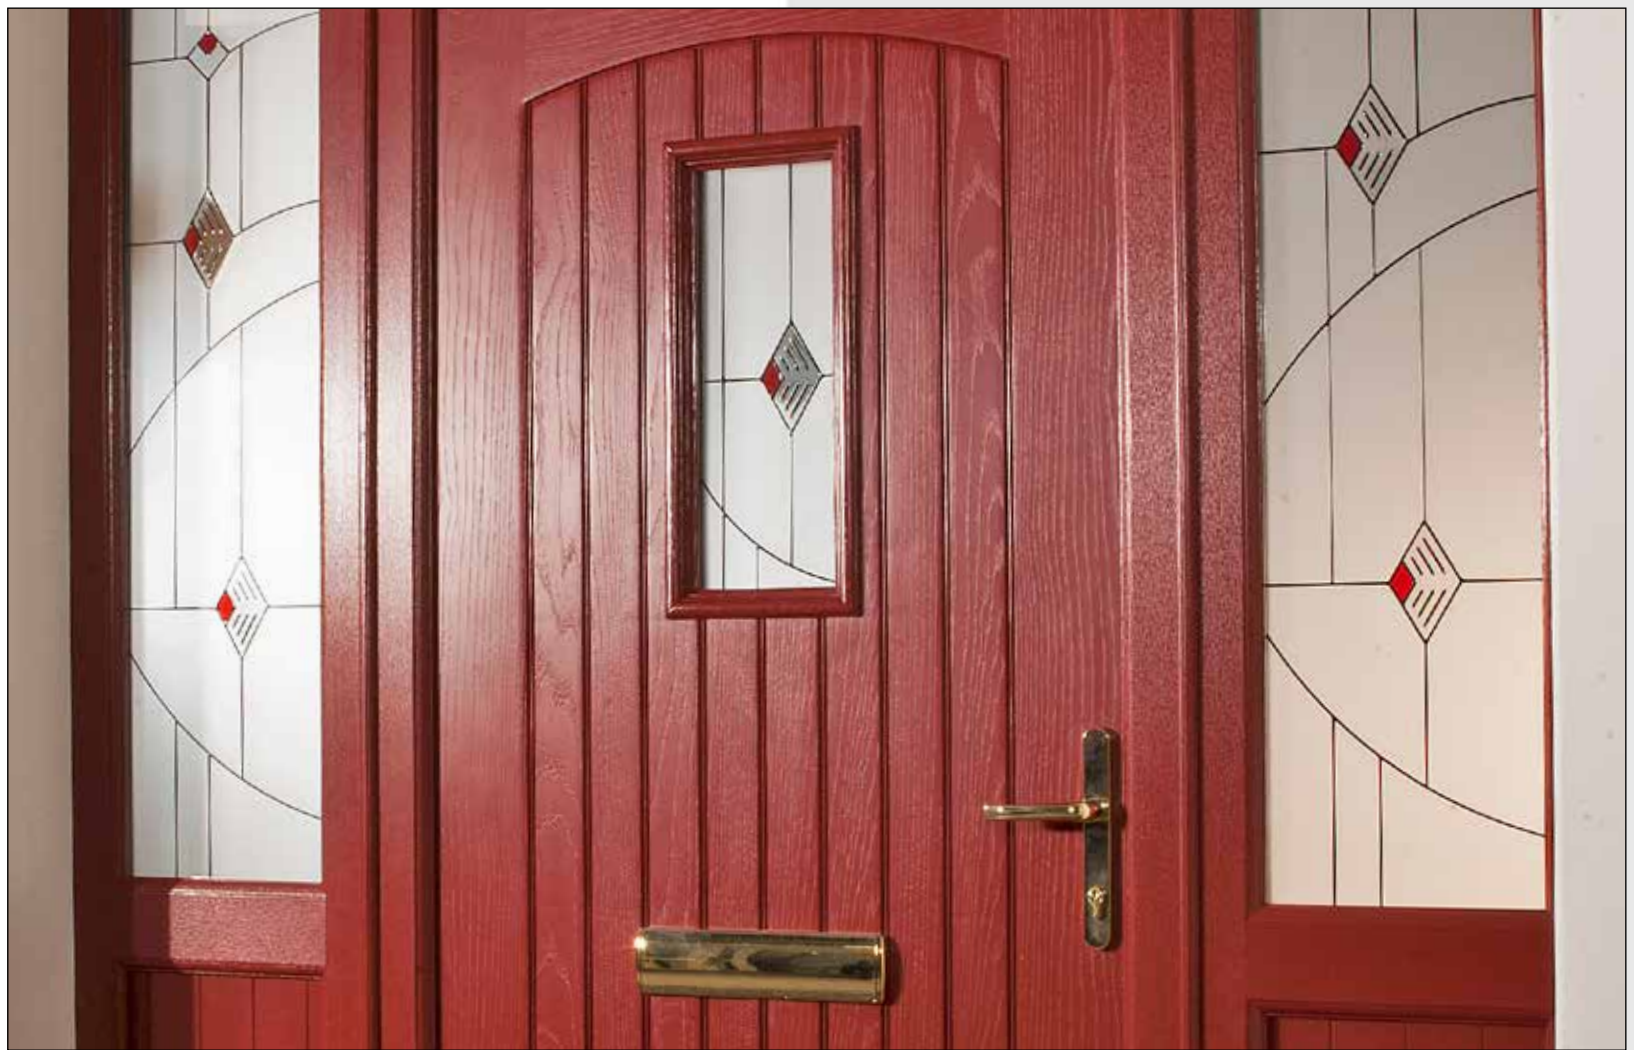

Glass Type - TG42  
(Min. Glass Width 220 mm)

Glass Type - TG43  
(Min. Glass Width 240 mm)

Glass Type - TG44  
(Min. Glass Width 240 mm)

Door Type - Joyce      Glass Type - TG178 Satinized  
(Min. Glass Width 240 mm)