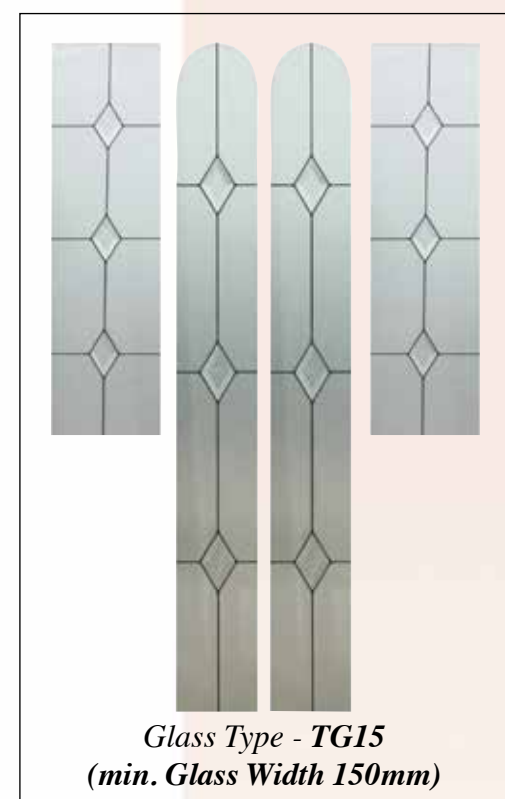

*Glass Type - TG16
(min. Glass Width 250mm)*

*Glass Type - TG15
(min. Glass Width 150mm)*