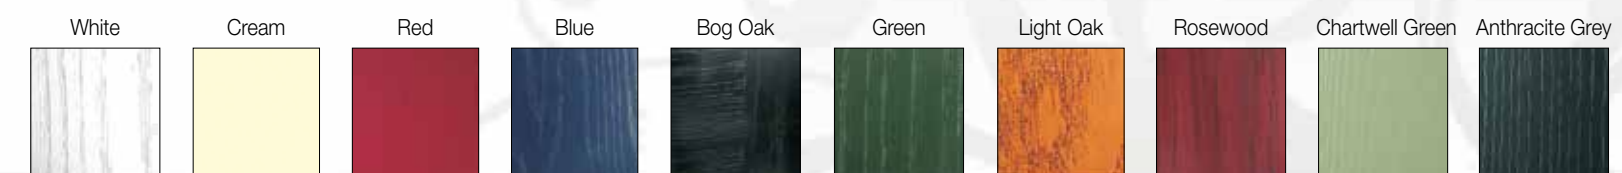

Door Type - Rome Glass Type - TG90  
(Min. Glass Width 170 mm)

Door Type - Paris  
Glass Type - TG72 Satinized  
(Min. Glass Width 240 mm)

All doors on this page available with Contemporary Cranked Pullbar Handle supplied with Winkhaus AV2 Heritage Locking Systems. Option of Fingerpull Escutcheon or Traditional Lever Handles also available.