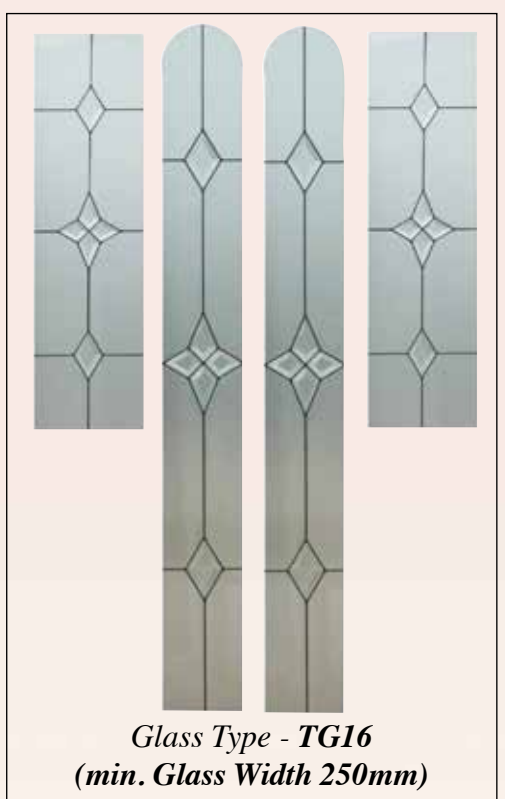

*Door Type - San Marco  
Glass Type - TG13 Satinized  
(Min. Glass Width 230 mm)*

*Door Type - San Marco*

*Glass Type - TG14*

*(Min. Glass Width 210 mm)*

*Glass Type - TG15  
(min. Glass Width 150mm)*

*Glass Type - TG16  
(min. Glass Width 250mm)*