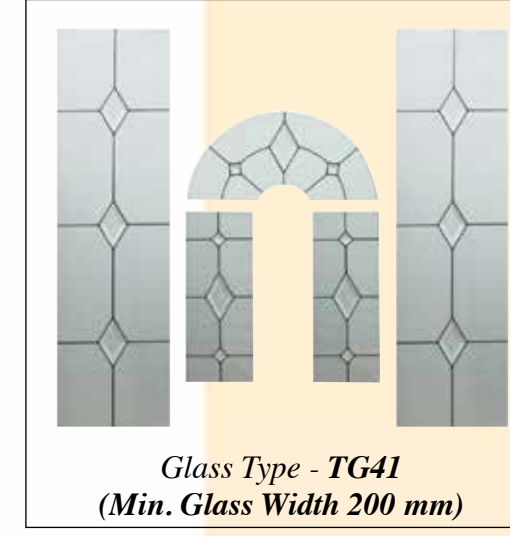

Glass Type - TG37  
(Min. Glass Width 200 mm)

Glass Type - TG38  
(Min. Glass Width 220 mm)

Glass Type - TG39  
(Min. Glass Width 210 mm)

Glass Type - TG40  
(Min. Glass Width 210 mm)

Glass Type - TG41  
(Min. Glass Width 200 mm)