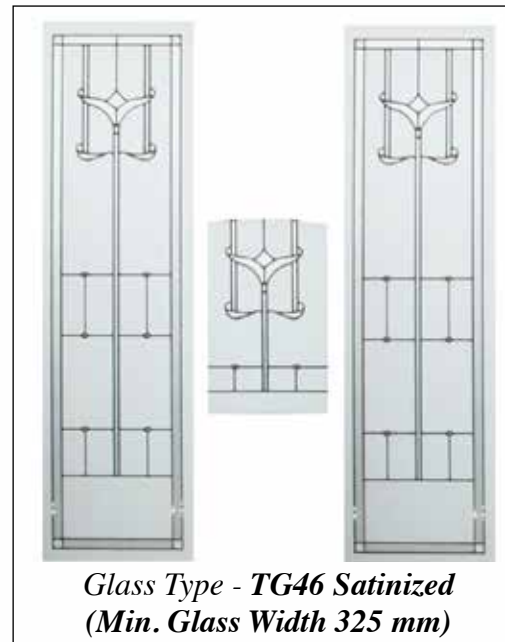

Please Note - T&G Solid available with spy view fitted as standard or with a spy view knocker as an optional extra

*T&G Light Oak.
This door demonstrates our distinctive woodgrain effect.*