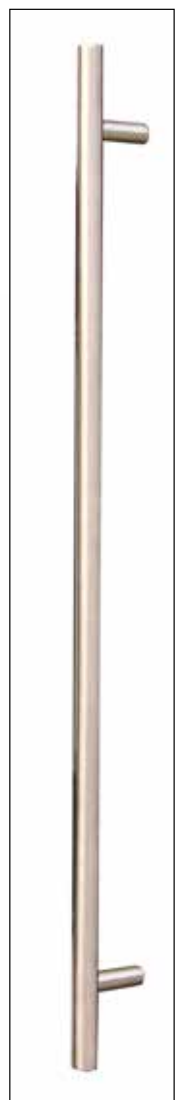

GU Automatic Electric Lock
The GU Automatic lock gives automatic security. Simply close the door, 2 latches automatically throw and become rigid deadbolts which are locked against being forced back.

1200mm Offset Handle