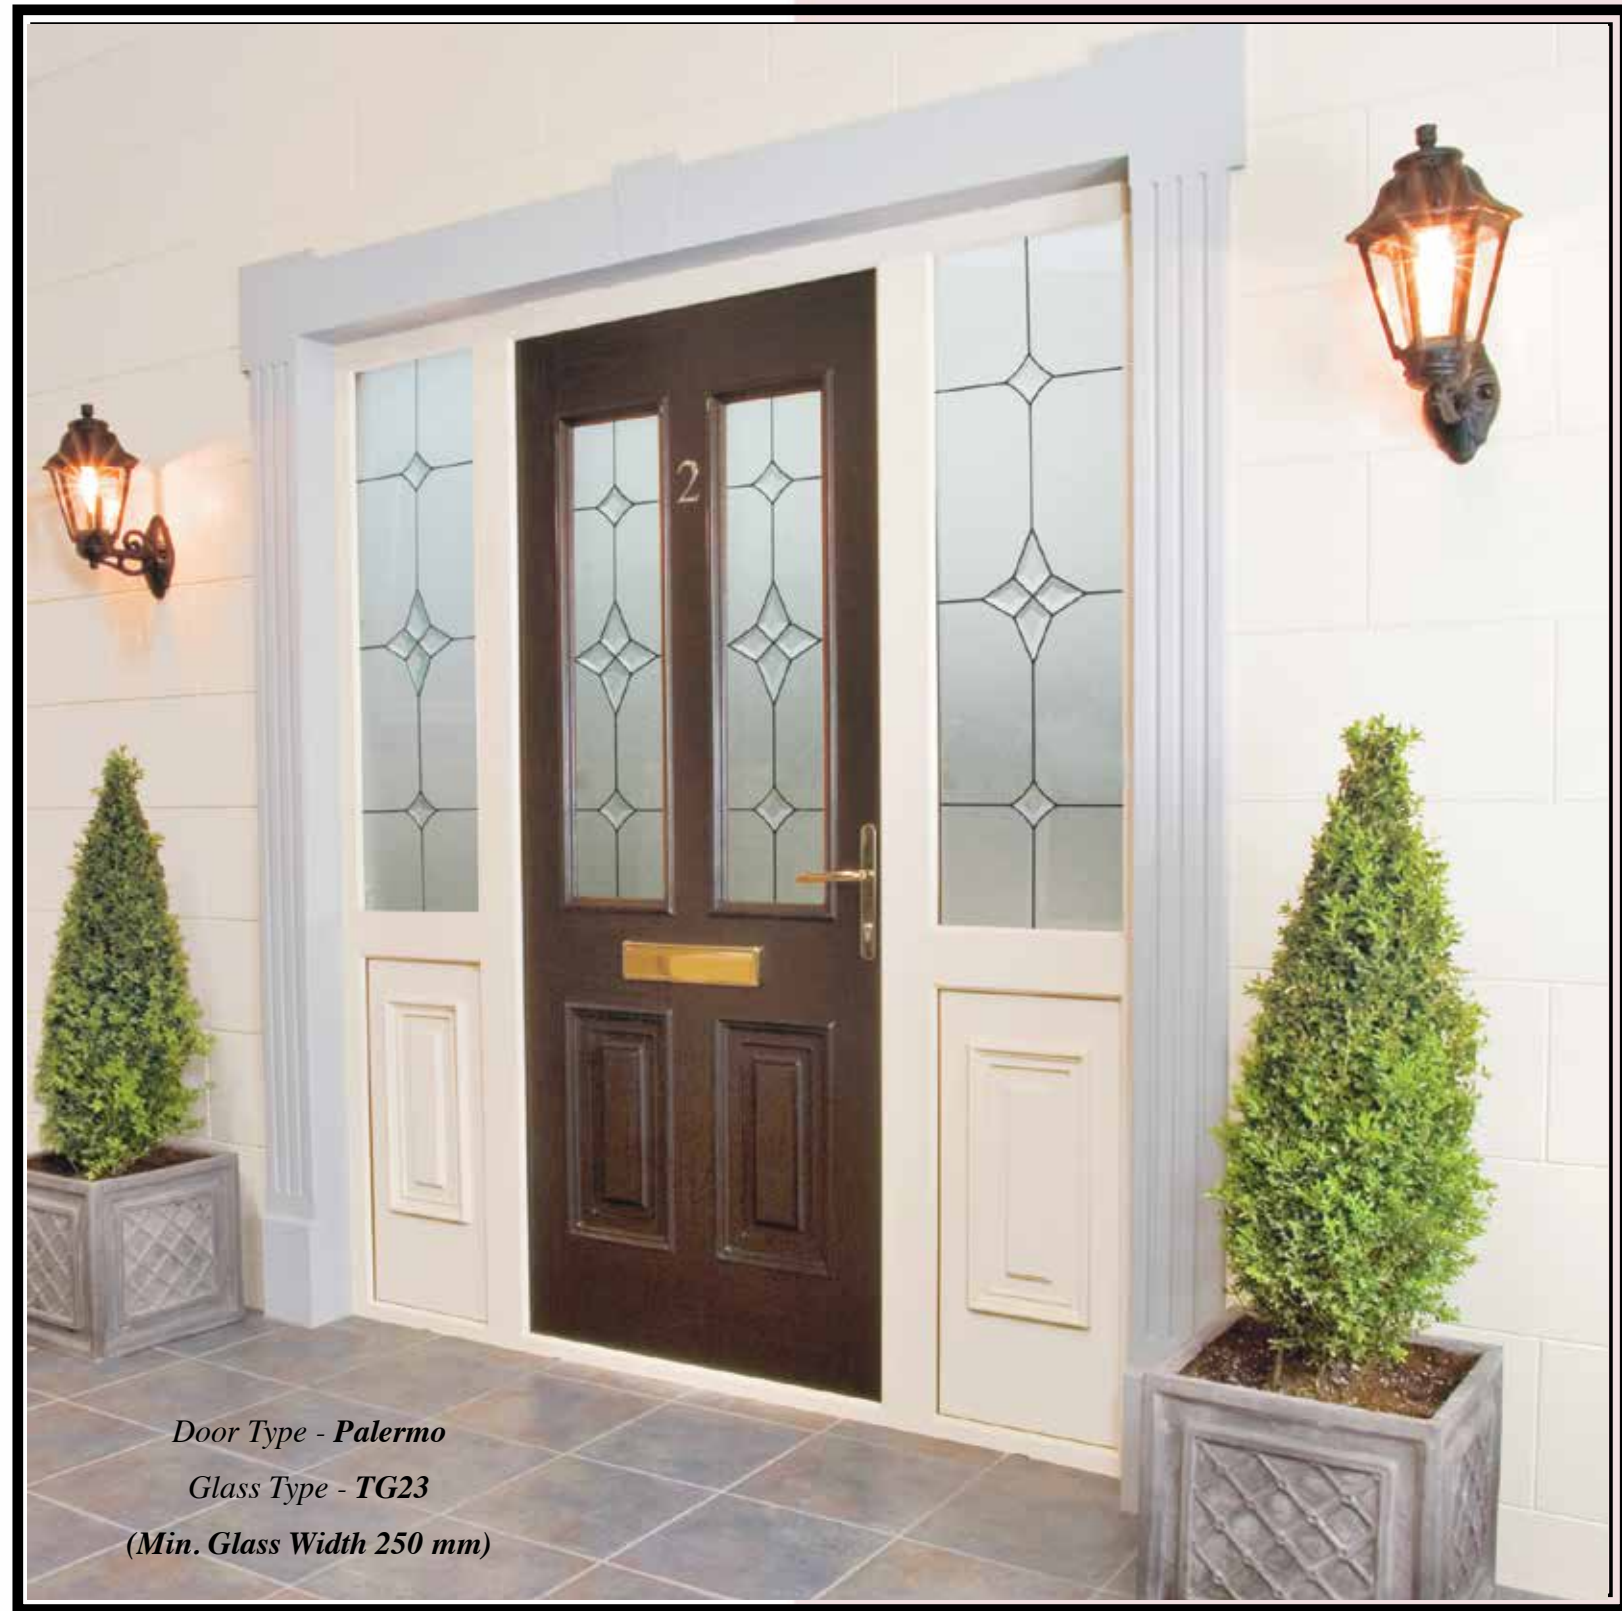

Door Type - Palermo
Glass Type - TG23
(Min. Glass Width 250 mm)