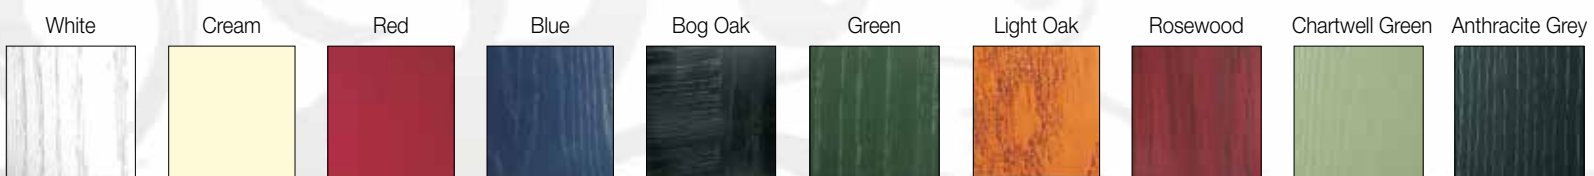

Glass Type - **TG154 Satinized**
(Min. Glass Width 240 mm)