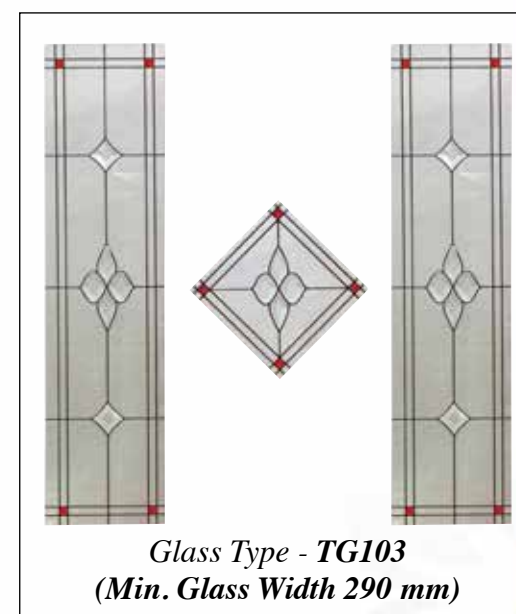

Glass Type - TG103
(Min. Glass Width 290 mm)