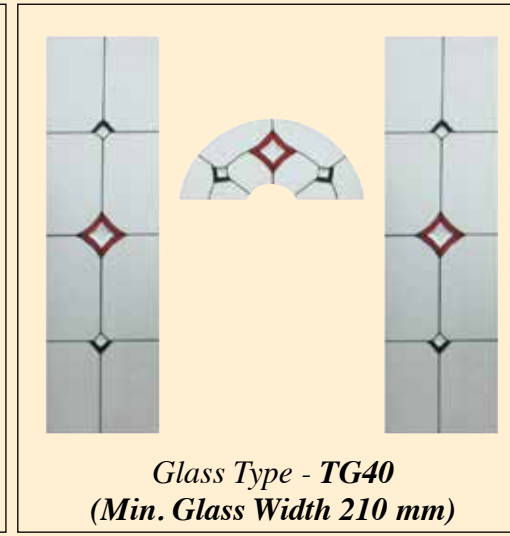

Glass Type - TG38
(Min. Glass Width 220 mm)