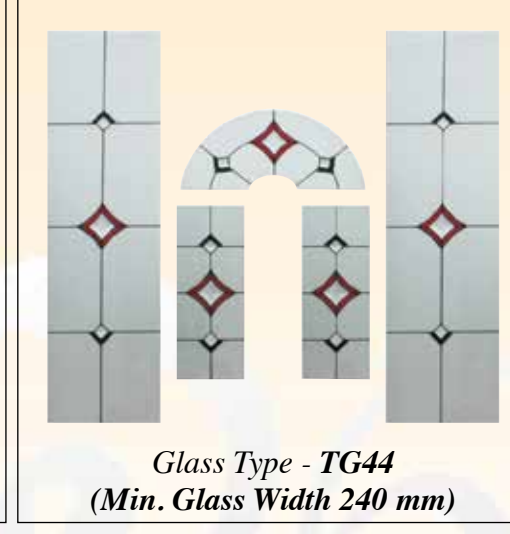

Glass Type - TG42
(Min. Glass Width 220 mm)