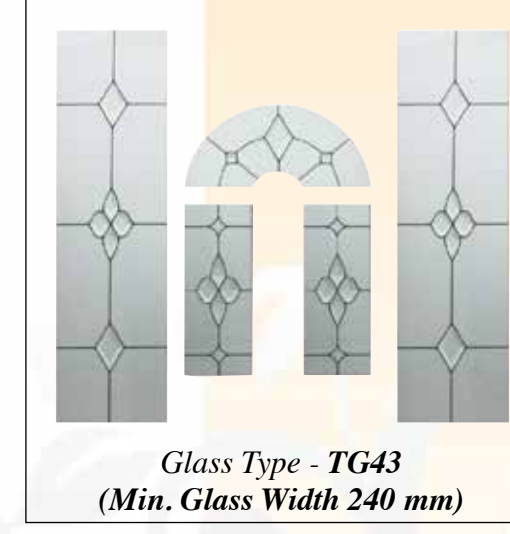

Glass Type - TG41
(Min. Glass Width 200 mm)