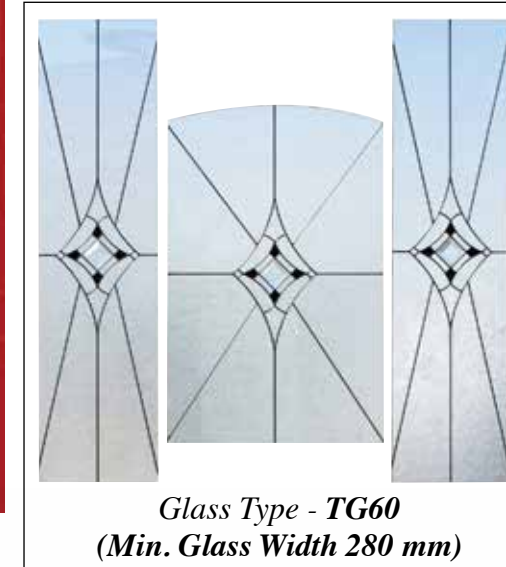

All doors on this page available with Contemporary Curved or Pullbar Handle supplied with Winkhaus AV2 Heritage Locking Systems. Option of Fingerpull Escutcheon or Traditional Lever Handles also available.