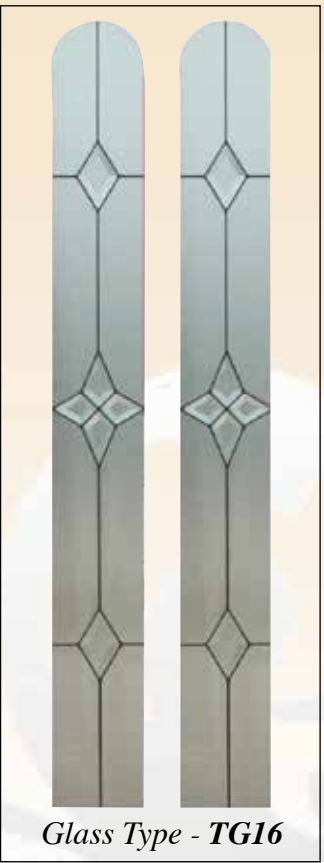

*Glass Type - TG17 Fanlight*

*Door Type - San Marco Solid*

*Door Type - San Marco Solid*

*Door Type - San Marco  
Glass Type - TG13 Satinized*

*Glass Type - TG14*

*Glass Type - TG16*

*Glass Type - TG15*

Door Type - **San Marco** Glass Type - **TG157 Satinized**  
(Min. Glass Width 200 mm)