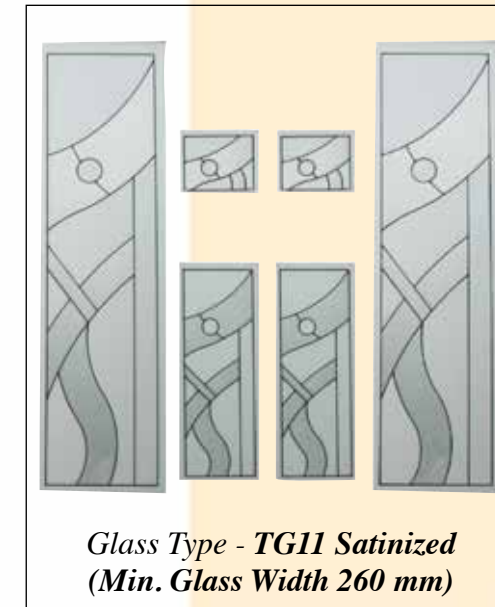

Glass Type - TG9
(Min. Glass Width 150 mm)

Glass Type - TG12
(Min. Glass Width 260 mm)

Glass Type - TG11 Satinized
(Min. Glass Width 260 mm)