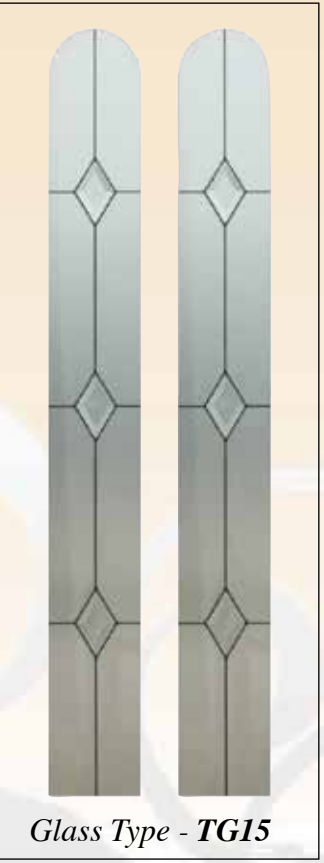

*Glass Type - TG17 Fanlight*

*Door Type - San Marco Solid*

*Door Type - San Marco Solid*

*Door Type - San Marco  
Glass Type - TG13 Satinized*

*Glass Type - TG14*

*Glass Type - TG16*

*Glass Type - TG15*

Door Type - **San Marco** Glass Type - **TG157 Satinized**  
(Min. Glass Width 200 mm)