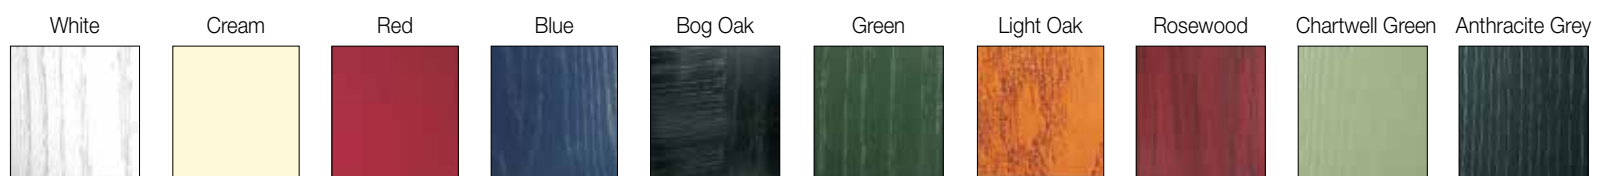

Door Type - Palermo
Glass Type - TG23
(Min. Glass Width 250 mm)