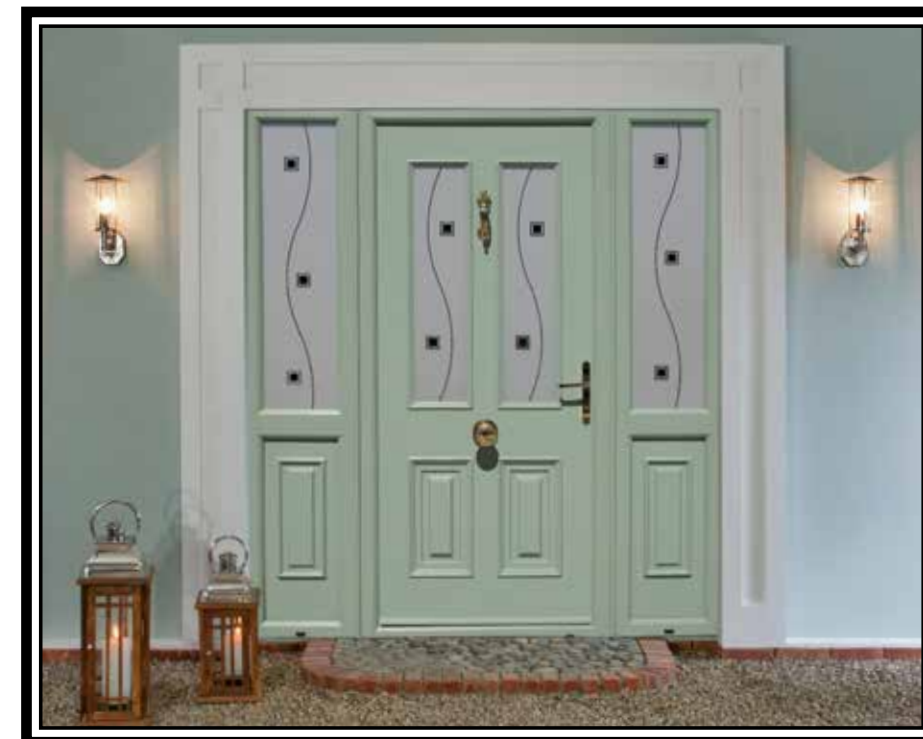

Door Type - **Palermo** Glass Type - **TG152 Satinized**
(Min. Glass Width 200 mm)