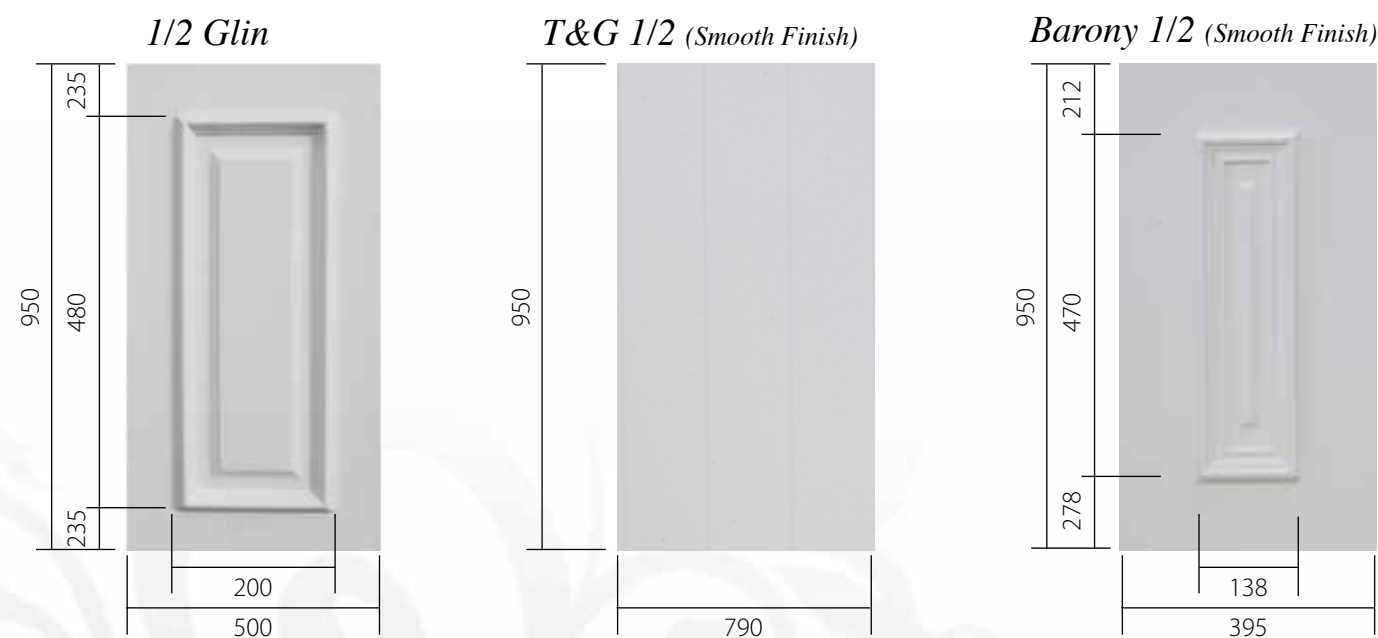

Side Panels