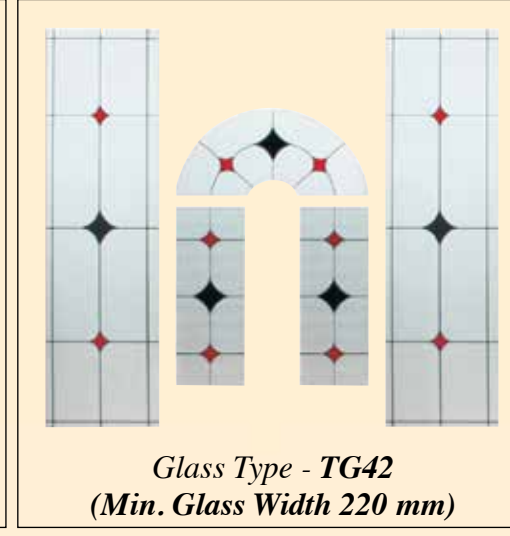

Glass Type - TG37  
(Min. Glass Width 200 mm)

Glass Type - TG38  
(Min. Glass Width 220 mm)

Glass Type - TG39  
(Min. Glass Width 210 mm)

Glass Type - TG40  
(Min. Glass Width 210 mm)

Glass Type - TG41  
(Min. Glass Width 200 mm)