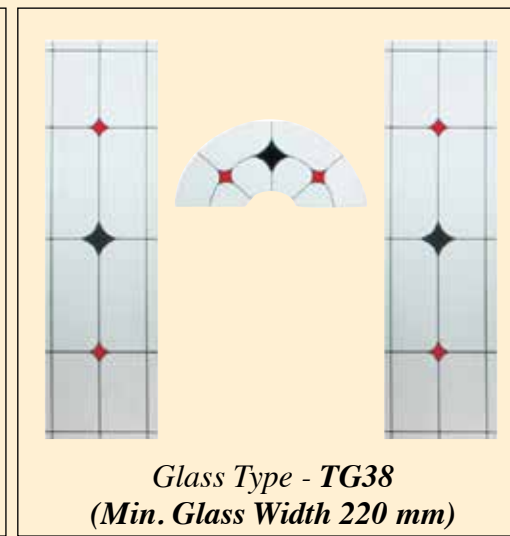

(Min. Glass Width 220 mm)

(Min. Glass Width 230 mm)